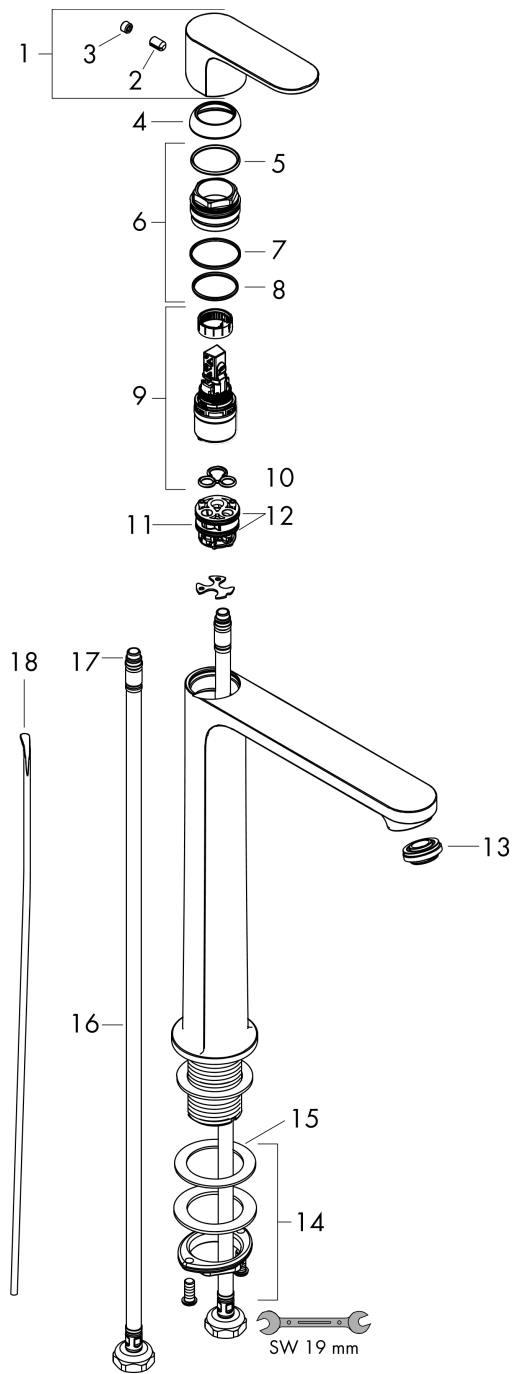

Rebris S

Single lever basin mixer 240 CoolStart for wash bowls with pop-up waste set

Surface: **Chrome** Article Number: **72580000**

Exploded Drawing

Year of production: >06/22

Rebris S

Single lever basin mixer 240 CoolStart for wash bowls with pop-up waste set

Surface: **Chrome** Article Number: **72580000**

Spare part list

Year of production: >06/22

Pos.	Description	Article Number	Price	PU
1	handle	94642000	€ 45,82	1
2	screw cover	95704000	€ 3,33	1
3	hollow set screw M6x10 DIN 916	96029000	€ 3,33	1
4	flange	98863000	€ 45,82	1
5	nut	98864000	€ 36,89	1
6	O-ring 24x2	98388000	€ 3,33	1
7	O-ring 27x1,5	92527000	€ 11,66	1
8	O-ring 25x1,5	98146000	€ 3,33	1
9	cartridge, assy	95973001	€ 72,47	1
10	seal	98865000	€ 28,92	1
11	adapter for cartridge	98866000	€ 28,92	1
12	O-ring 23x2	98398000	€ 3,33	1
13	aerator M24x1 (5 l/min)	94364000	€ 8,69	1
14	fixing set (Ø 32)	13961000	€ 22,97	1
15	lever collar	97548000	€ 3,33	1
16	connection hose 600 mm M8x0,75 G3/8	96556000	€ 22,97	1
17	O-ring 6,6x1,6	93019000	€ 3,33	1
18	pull rod	96657000	€ 11,66	1
a	pop up waste	92168000	€ 36,89	1
b	fixation extension 35 mm	13898000	€ 72,47	1
c	lever arm 340mm (ball-Ø12mm)	96324000	€ 22,97	1